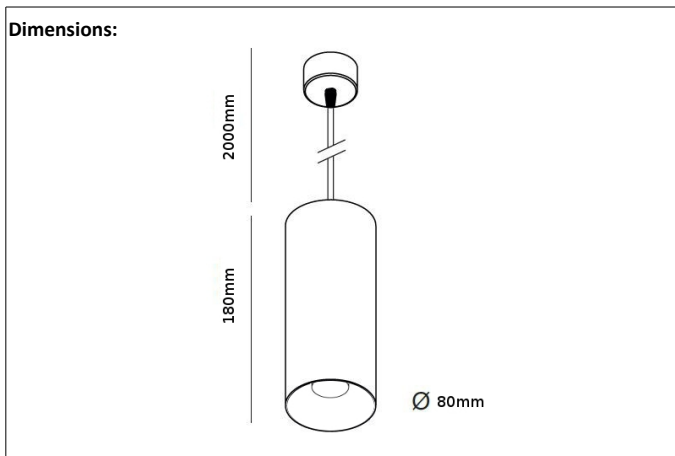

Code*:	CCT/CRI:	Power LED/fixture:	Reflector:
53-18-1xx1	4000K/90	1520/2180lm	white matte
53-18-1xx4	4000K/90	1520/2180lm	copper glossy
53-18-1xx6	4000K/90	1520/2180lm	gold glossy
53-18-1xx8	4000K/90	1520/2180lm	black glossy
53-18-1xx9	4000K/90	1520/2180lm	black matte
53-18-2xx1	3000K/90	1420/1975lm	white matte
53-18-2xx4	3000K/90	1420/1975lm	copper glossy
53-18-2xx6	3000K/90	1420/1975lm	gold glossy
53-18-2xx8	3000K/90	1420/1975lm	black glossy
53-18-2xx9	3000K/90	1420/1975lm	black matte

*x (beam angle) 2-24°, 6-60° (e.g. 53-18-1214 = 24°)
 *x (housing) 1-white, 9-black (e.g. 53-18-1214 = white)

Parameters:
 power factor (PF): >0,95
 power LED/fixture: 16W/18W
 voltage: 230V AC (via build-in LED driver)
 beam angle: 24°, or 60°
 light source: COB LED CREE
 lifetime L80/B10/C10: 40.000 hours (according to IEC 62717 norm)
 CRI: CRI>90(R9>50)

Dimensions:
 diameter: fi 80mm
 height: 180mm
 max length of suspension: 2000mm

Material:
 aluminium housing + PCV