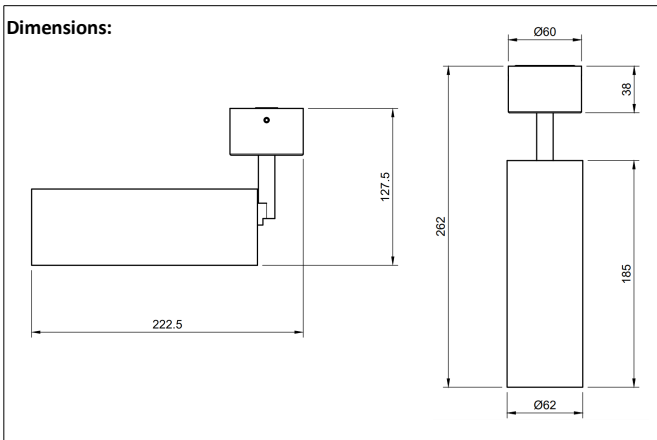

Lamps are available in white or black body color.

Code*:	CCT/CRI:	Φ Fixture:	Housing:
482-1 <b>Y</b> 40-3 <b>X</b> 920IH	4000K/90	1655lm	white
482-9 <b>Y</b> 40-3 <b>X</b> 920IH	4000K/90	1655lm	black
482-1 <b>Y</b> 35-3 <b>X</b> 920IH	3500K/90	1615lm	white
482-9 <b>Y</b> 35-3 <b>X</b> 920IH	3500K/90	1615lm	black
482-1 <b>Y</b> 30-3 <b>X</b> 920IH	3000K/90	1580lm	white
482-9 <b>Y</b> 30-3 <b>X</b> 920IH	3000K/90	1580lm	black

**\*y (reflector color)**

1-white, 6-gold, 9-black (e.g. 482-1**1**40-3**2**920IH = white)

**\*x (beam angle)**

1-15°, 3-38°, 6-60° (e.g. 482-1140-3**2**920IH= 24°)

**Additional photo:**

**Parameters:**

power factor (PF): >0,95  
power: 13W  
voltage: 230V AC (via build-in LED driver)  
beam angle: 15°, 38° or 60°  
light source: COB LED Fortimo SLM C PW HE+  
efficiency: up to 127lm/W  
lifetime L80/B10/C10: 50.000 hours (according to IEC 62717 norm)  
operating temperature range: from 0°C to +30°C  
CRI (Ra): CRI90  
IP rate: IP20

**Dimensions:**

diameter: fi 62mm  
height: 185mm  
diameter ceiling base: fi60  
height ceiling base: 38mm

**Material:**

aluminium housing + PCV

**Installation method:**

surface