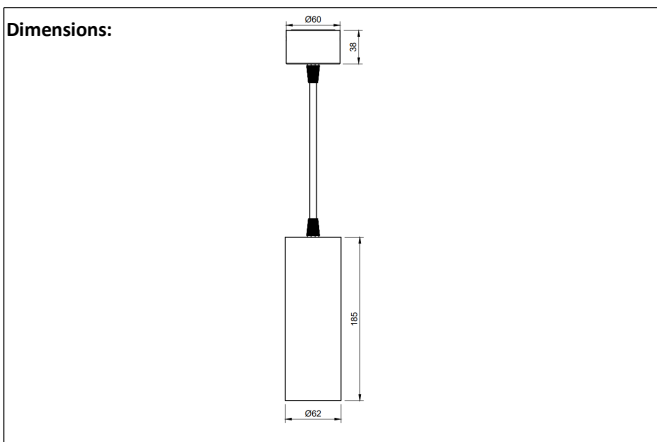

Lamps are available in white or black body color.

Code*:

482-1**Y**40-2**X**940IH
482-9**Y**40-2**X**940IH
482-1**Y**35-2**X**940IH
482-9**Y**35-2**X**940IH
482-1**Y**30-2**X**940IH
482-9**Y**30-2**X**940IH

CCT/CRI:

4000K/90
4000K/90
3500K/90
3500K/90
3000K/90
3000K/90

Φ Fixture:

1185lm
1185lm
1155lm
1155lm
1125lm
1125lm

Housing:

white
black
white
black
white
black

Parameters:

power factor (PF): >0,95
power: 9W
voltage: 230V AC (via build-in LED driver)
beam angle: 15°, 38° or 60°
light source: COB LED Fortimo SLM C PW HE+
efficiency: up to 131lm/W
lifetime L80/B10/C10: 50.000 hours (according to IEC 62717 norm)
operating temperature range: from 0°C to +30°C
CRI (Ra): CRI90
IP rate: IP20

*y (reflector color)

1-white, 6-gold, 9-black (e.g. 482-1**1**40-22940IH = white)

*x (beam angle)

1-15°, 3-38°, 6-60° (e.g. 482-1140-2**2**940IH= 24°)

Additional photo:

Dimensions:

diameter: fi 62mm
height: 185mm
diameter ceiling base: fi 60mm
height ceiling base: 38mm
length of cable: 1000mm

Material:

aluminium housing + PCV

Installation method:

pendant